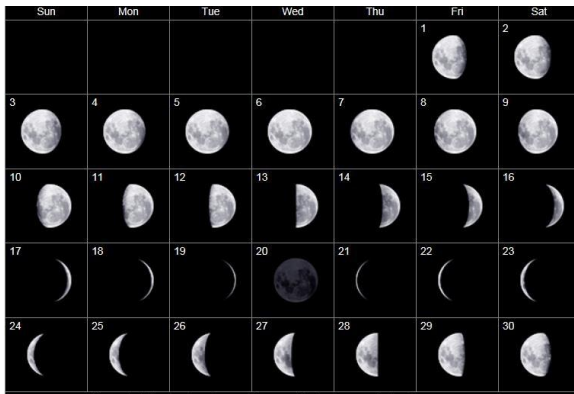

Southern Hemisphere

February 2018