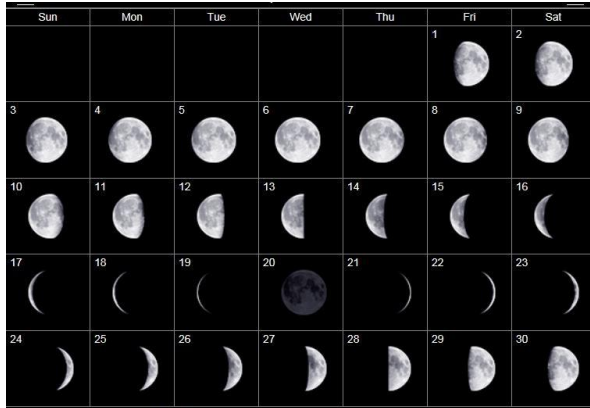

Lunar Phases for the Spring 2018 World MOON Project

Northern Hemisphere

February 2018