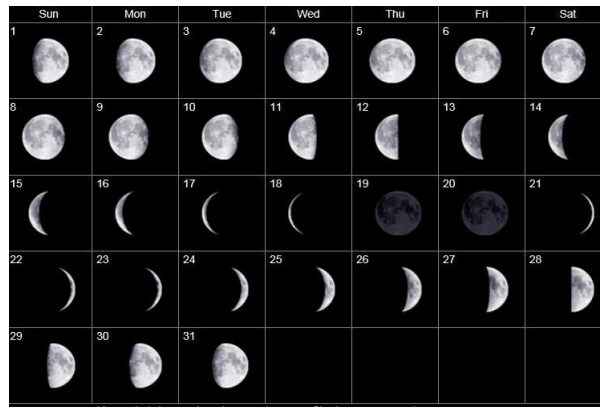

Lunar Phases for the Spring 2018 World MOON Project

Northern Hemisphere

February 2018

March 2018

Southern Hemisphere

February 2018

March 2018

Please visit <http://www.moonconnection.com/moon_phases_calendar.phtml> for up to date calendars and images of the lunar cycle.