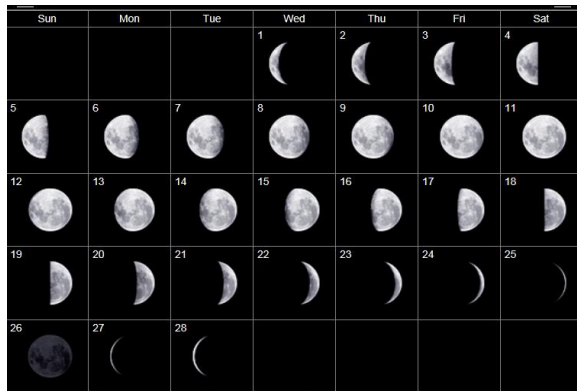

Lunar Phases for the Spring 2017 World MOON Project

Northern Hemisphere

FEBRUARY 2017

MARCH 2017

Southern Hemisphere

FEBRUARY 2017

MARCH 2017

Please visit http://www.moonconnection.com/moon_phases_calendar.phtml
for up to date calendars and images of the lunar cycle.