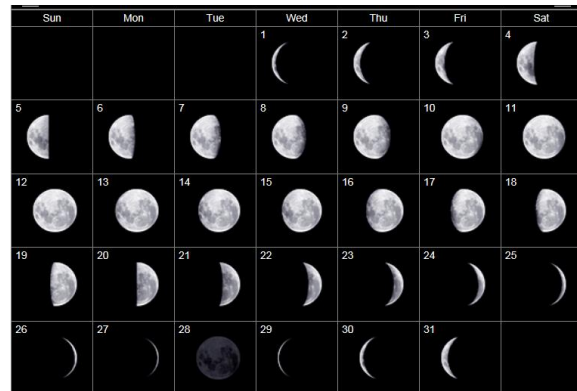

Lunar Phases for the Spring 2017 World MOON Project

Northern Hemisphere

FEBRUARY 2017

MARCH 2017

Southern Hemisphere

FEBRUARY 2017

MARCH 2017

Please visit http://www.moonconnection.com/moon_phases_calendar.phtml
for up to date calendars and images of the lunar cycle.