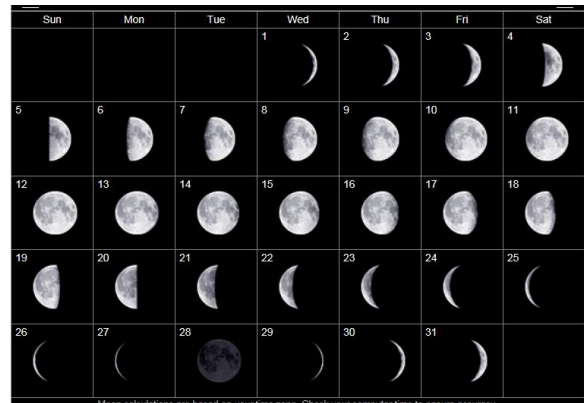

Lunar Phases for the Spring 2017 World MOON Project

Northern Hemisphere

FEBRUARY 2017

MARCH 2017

Southern Hemisphere

FEBRUARY 2017

MARCH 2017

Please visit http://www.moonconnection.com/moon_phases_calendar.phtml
for up to date calendars and images of the lunar cycle.