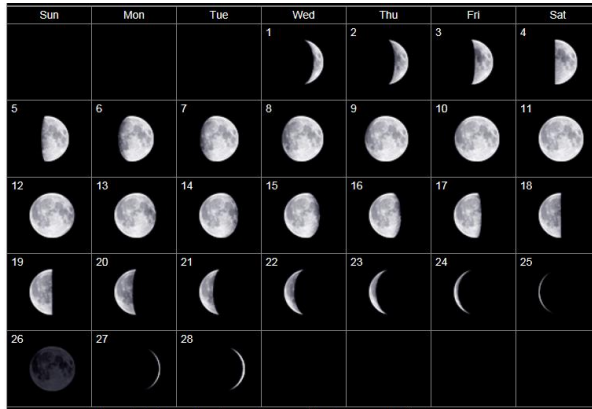

Lunar Phases for the Spring 2017 World MOON Project

Northern Hemisphere

FEBRUARY 2017

MARCH 2017

Southern Hemisphere

FEBRUARY 2017

MARCH 2017

Please visit http://www.moonconnection.com/moon_phases_calendar.phtml
for up to date calendars and images of the lunar cycle.