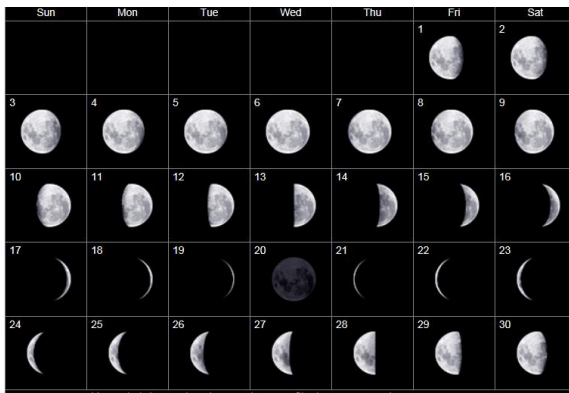

Lunar Phases for the Fall 2017 World MOON Project

Northern Hemisphere

SEPTEMBER 2017

OCTOBER 2017

Southern Hemisphere

SEPTEMBER 2017

OCTOBER 2017

Please visit http://www.moonconnection.com/moon_phases_calendar.phtml
for up to date calendars and images of the lunar cycle.