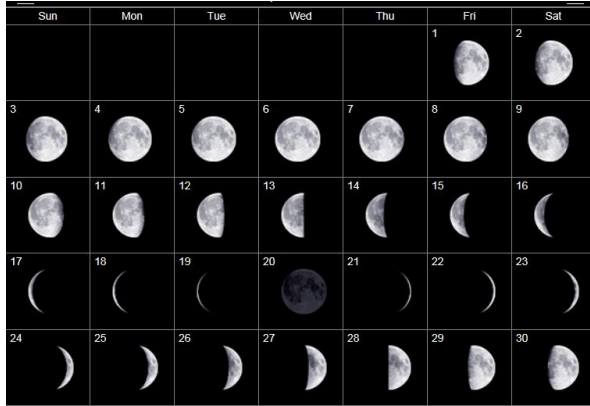

Lunar Phases for the Fall 2017 World MOON Project

Northern Hemisphere

SEPTEMBER 2017

OCTOBER 2017

Southern Hemisphere

SEPTEMBER 2017

OCTOBER 2017

Please visit http://www.moonconnection.com/moon_phases_calendar.phtml
for up to date calendars and images of the lunar cycle.