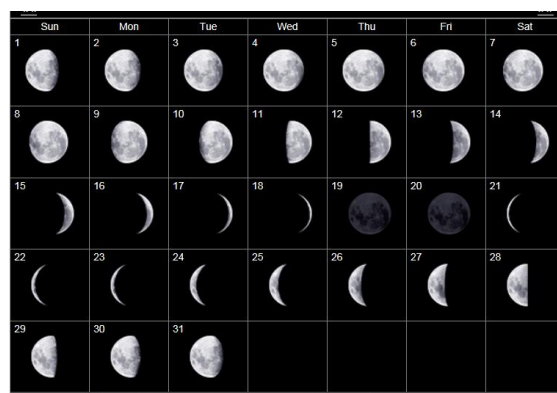

Lunar Phases for the Fall 2017 World MOON Project

Northern Hemisphere

SEPTEMBER 2017

OCTOBER 2017

Southern Hemisphere

SEPTEMBER 2017

OCTOBER 2017

Please visit http://www.moonconnection.com/moon_phases_calendar.phtml
for up to date calendars and images of the lunar cycle.