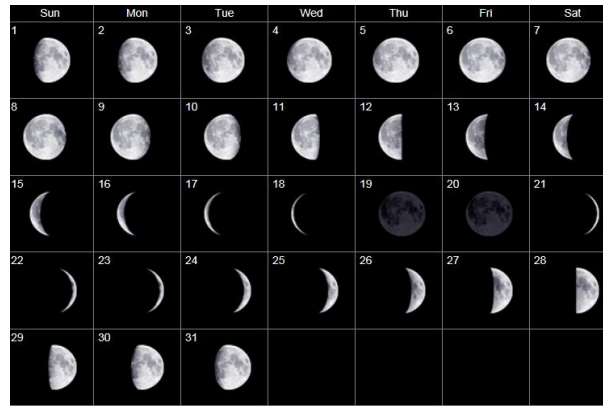

Lunar Phases for the Fall 2017 World MOON Project

Northern Hemisphere

SEPTEMBER 2017

OCTOBER 2017

Southern Hemisphere

SEPTEMBER 2017

OCTOBER 2017

Please visit http://www.moonconnection.com/moon_phases_calendar.phtml
for up to date calendars and images of the lunar cycle.